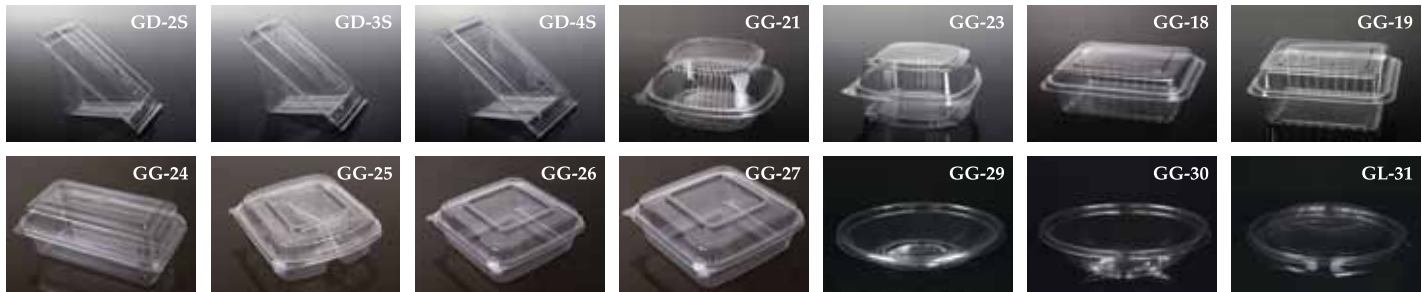

## PLA FOOD PACKAGING PRODUCTS - CONTAINERS

PLA (Polylactic Acid) made from Plants

Our compostable products are  
ASTM6400, EN13432 certified.

[www.GreenGood.com](http://www.GreenGood.com)

GreenGood USA • 16800 Trojan Way, La Mirada, CA 90638 USA • Tel: 1-949-552-0405 Fax: 1-949-552-0406

<i>Hinge-ware</i>	Code	Description	Product Size-folded (L x W x H)mm	Product Size-folded (L x W x H)inch	Packing (Inner/CS)	G.W. (kg/CS)	G.W. (lbs/CS)	CBM	Cu.Ft.
	GD-2S	Sandwich Box small size	167 x 85 x 88	6.57 x 3.35 x 3.46	50 x 10	06.90	15.18	0.055	1.95
	GD-3S	Sandwich Box medium size	178 x 100 x 70	7.01 x 3.94 x 2.76	125 x 4	08.60	18.92	0.076	2.69
	GD-4S	Sandwich Box large size	190 x 111 x 90	7.48 x 4.37 x 3.54	75 x 4	05.30	11.66	0.049	1.73
	GG-21	Square Box	139 x 135 x 63	5.47 x 5.31 x 2.48	125 x 4	07.75	17.05	0.077	2.71
	GG-23	Sandwich Box	144 x 144 x 72	5.67 x 5.67 x 2.83	125 x 4	09.68	21.30	0.132	4.65
	GG-18	18oz Rectangle Box	172 x 132 x 58	6.77 x 5.20 x 2.28	125 x 2	05.40	11.90	0.047	1.65
	GG-19	24oz Rectangle Box	172 x 132 x 75	6.77 x 5.20 x 2.95	125 x 2	06.00	13.20	0.047	1.65
	GG-24	1-Comp. Clamshell-Rectangle	228 x 130 x 86	8.98 x 5.12 x 3.39	75 x 2	05.40	11.90	0.075	2.65
	GG-25	3-Comp. Clamshell- Square	218 x 208 x 76	8.58 x 8.19 x 2.99	75 x 2	07.95	17.53	0.098	3.47
GG-26	1-Comp. Clamshell (medium)- Square	218 x 208 x 76	8.58 x 8.19 x 2.99	75 x 2	07.80	17.20	0.119	4.19	
GG-27	1-Comp. Clamshell (large)- Square	240 x 240 x 95	9.45 x 9.45 x 3.74	75 x 2	09.75	21.50	0.144	5.07	